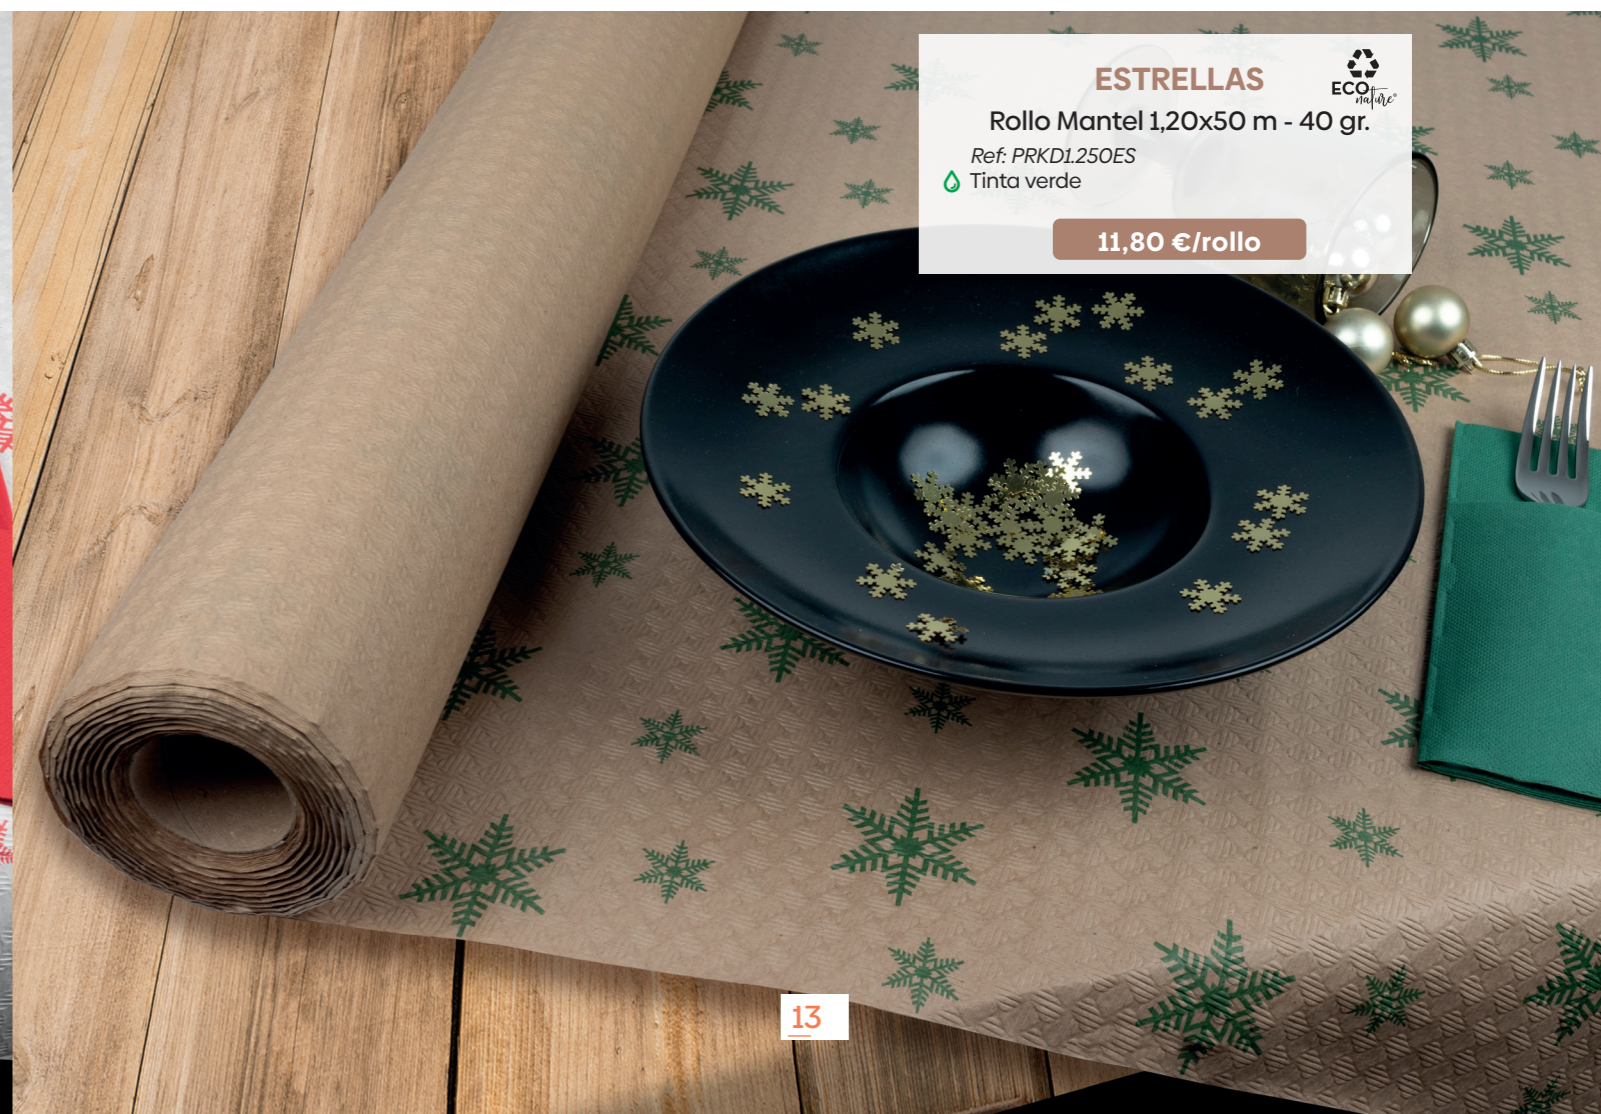

**9,80 €/pack**

**ESTRELLAS**   
 Rollo Mantel 1,20x50 m - 40 gr.  
 Ref: PRKD1.250ES  
 Tinta verde

**11,80 €/rollo**